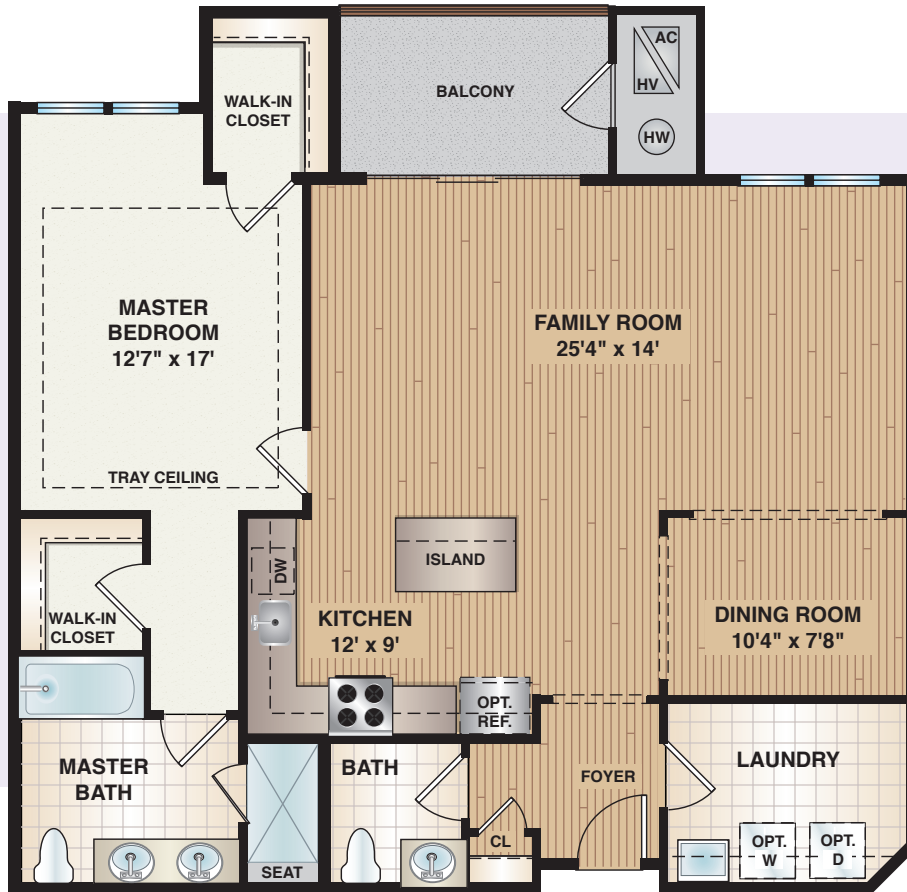

ANSON 2

1,195 square feet • 1 bedroom • 1.5 baths

All dimensions are approximate and subject to change. Floorplans, porches, and windows may vary slightly by elevation. Consult your salesperson for details. Elevations shown are artist's renderings and subject to change.