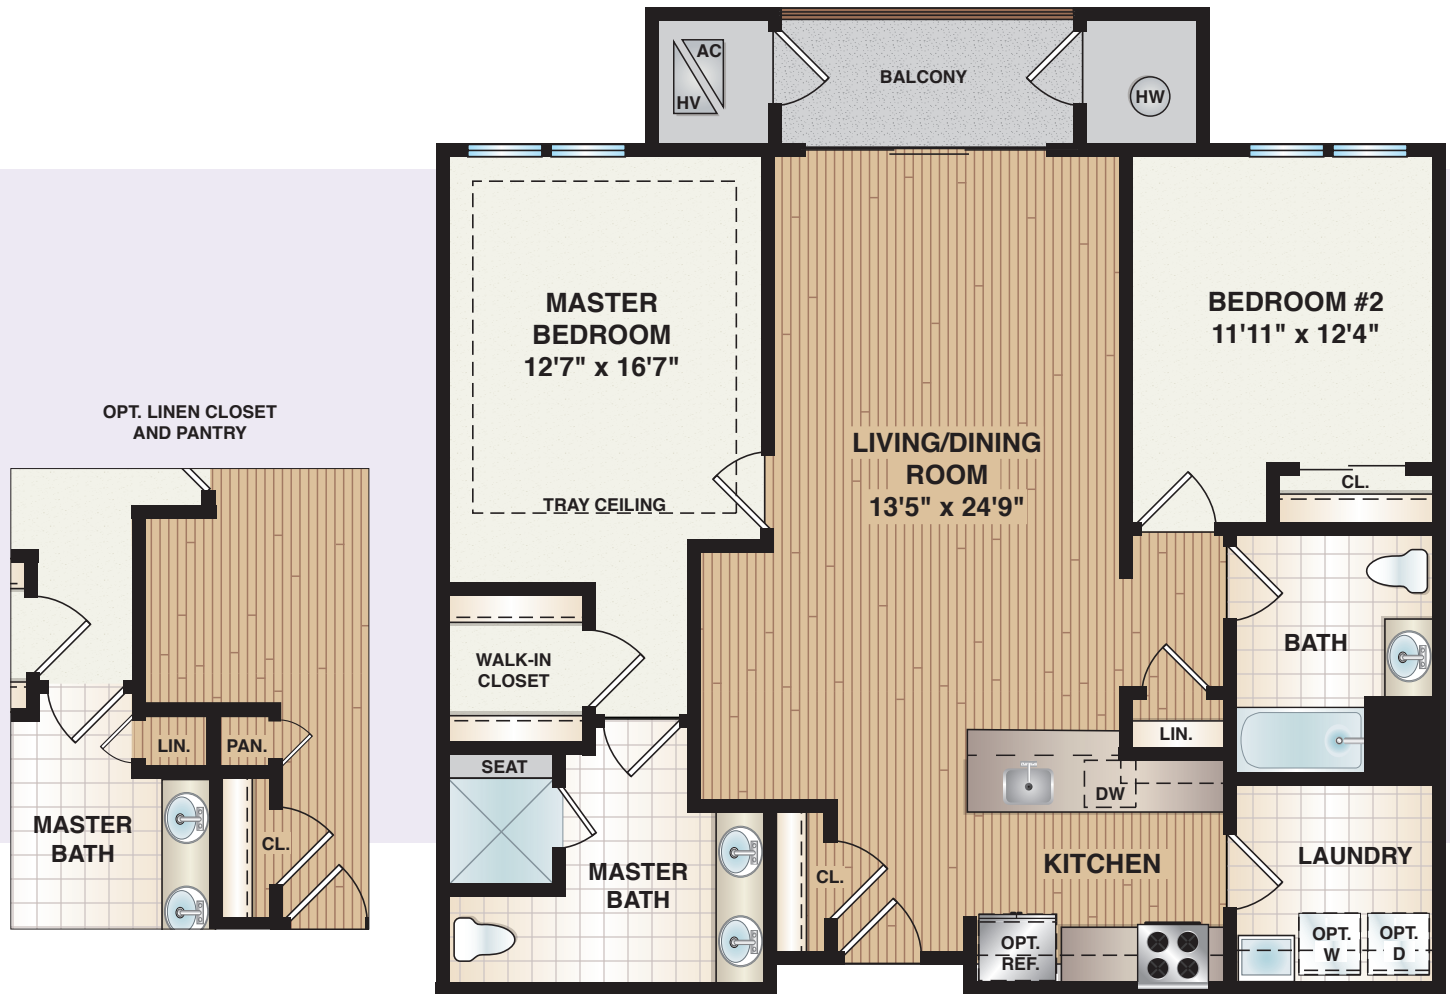

# BEAUMONT 1

1,213 square feet • 2 bedrooms • 2 baths

All dimensions are approximate and subject to change. Floorplans, porches, and windows may vary slightly by elevation. Consult your salesperson for details. Elevations shown are artist's renderings and subject to change.