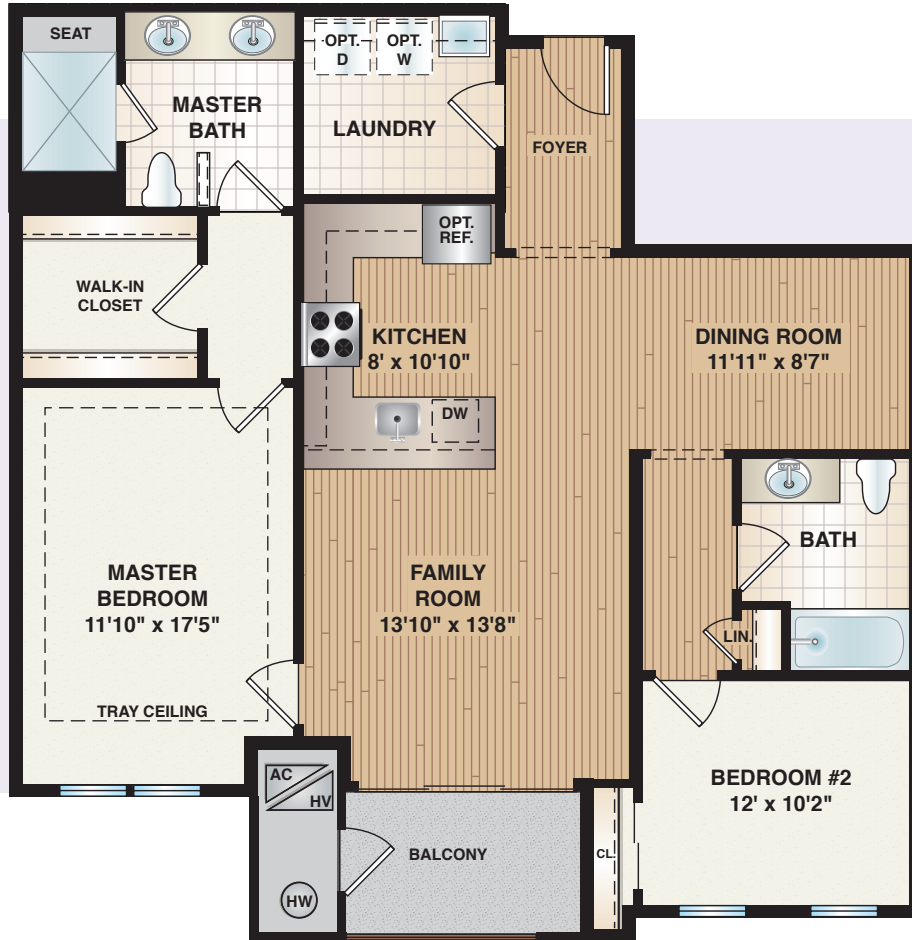

CROMWELL 1

1,188 square feet • 2 bedrooms • 2 baths

All dimensions are approximate and subject to change. Floorplans, porches, and windows may vary slightly by elevation. Consult your salesperson for details. Elevations shown are artist's renderings and subject to change.